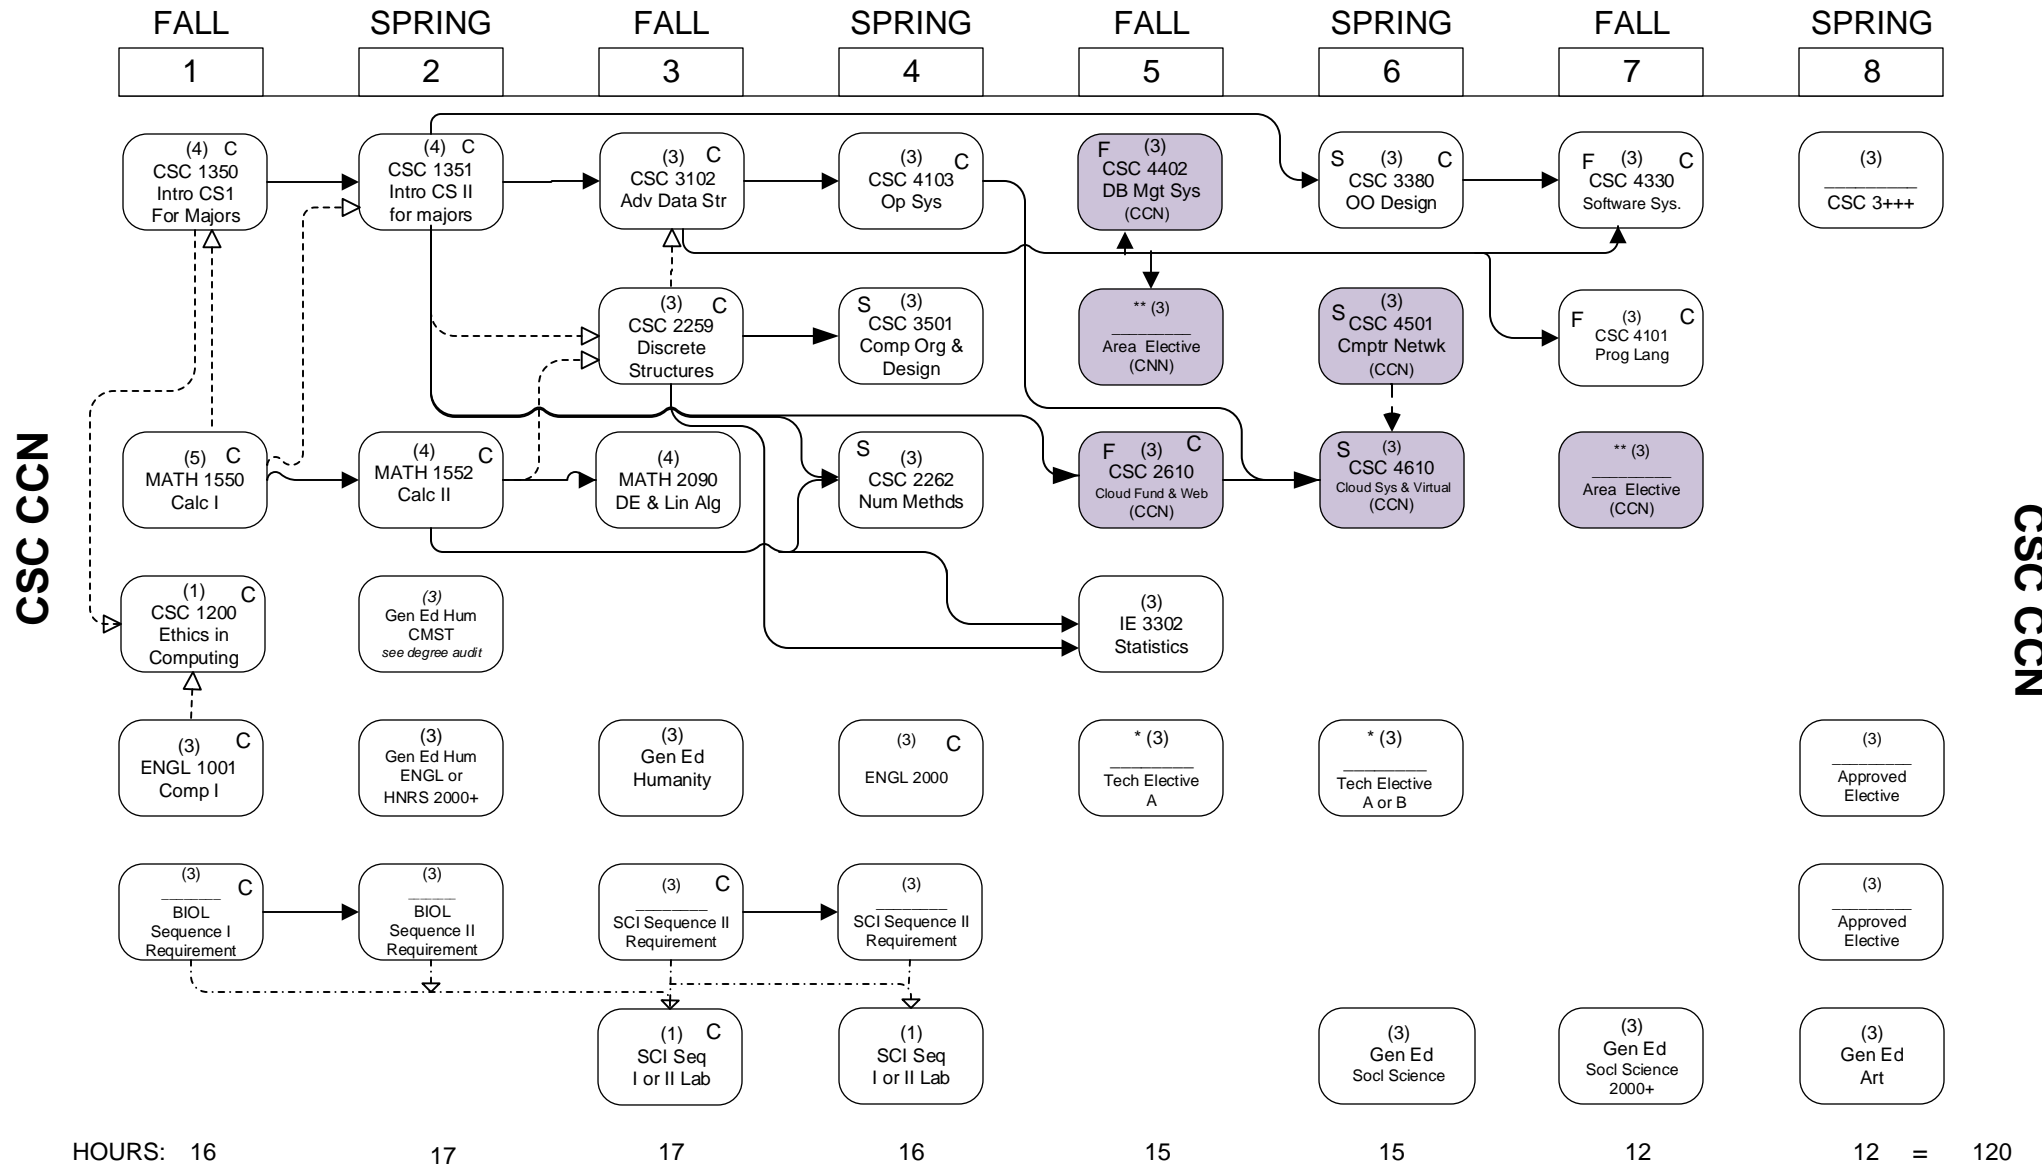

COMPUTER SCIENCE

→ Credit required

- - - -> Credit or registration required

- - - - -> Two hours of science lab is required and must be with either science sequence

FLOWCHART LEGEND

C Grade of "C" or better required BEFORE enrolling in next course in the sequence.

Gen Ed General Education; see 2014-2015 General Catalog

* See CSC & E Division for approved list and substitutions; in general, Group A: STEM 2000 level and above; Group B: AVATAR DM Art-track electives