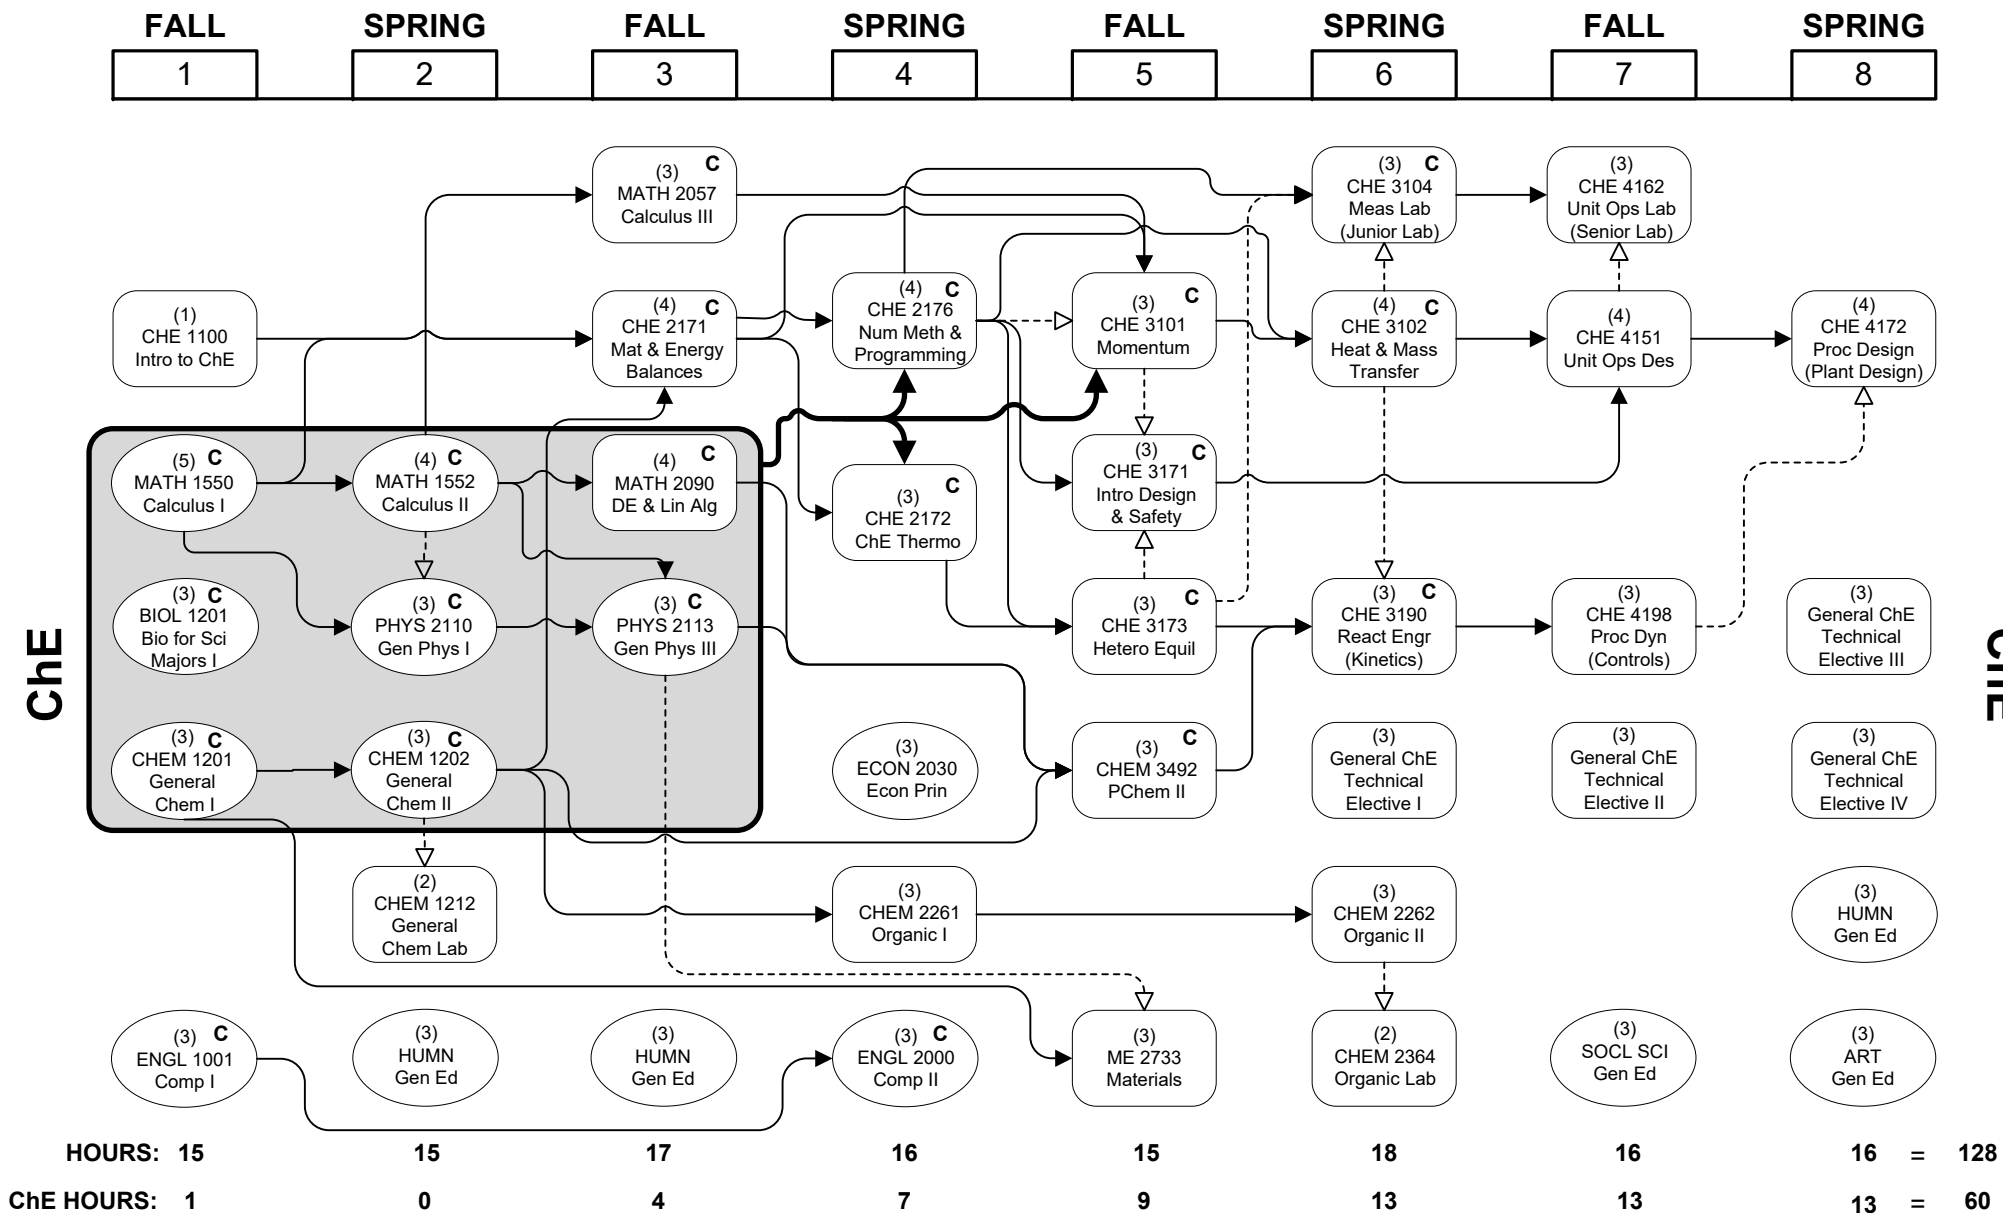

TOTAL HOURS = 128

ChE Flowchart

ChE

ChE

FLOWCHART LEGEND

- Credit required
- - - - -> Credit or registration required

General Education - See 2022-2023 General Catalog

C Students must earn a "C" or better in these courses to earn a passing grade and before registering for any subsequent course that requires one or more as a prerequisite

A grade of "C" or better is required in BIOL 1201, CHEM 1201, CHEM 1202, MATH 1550, MATH 1552, MATH 2090, PHYS 2110, and PHYS 2113 prior to enrolling in CHE 2172, CHE 2176, or CHE 3101.